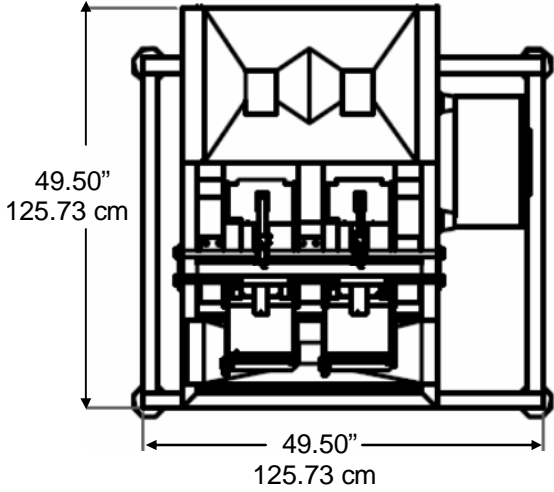

Footprint Drawing

Linear Weigh Scale with the AB 255 and the PI 412cw